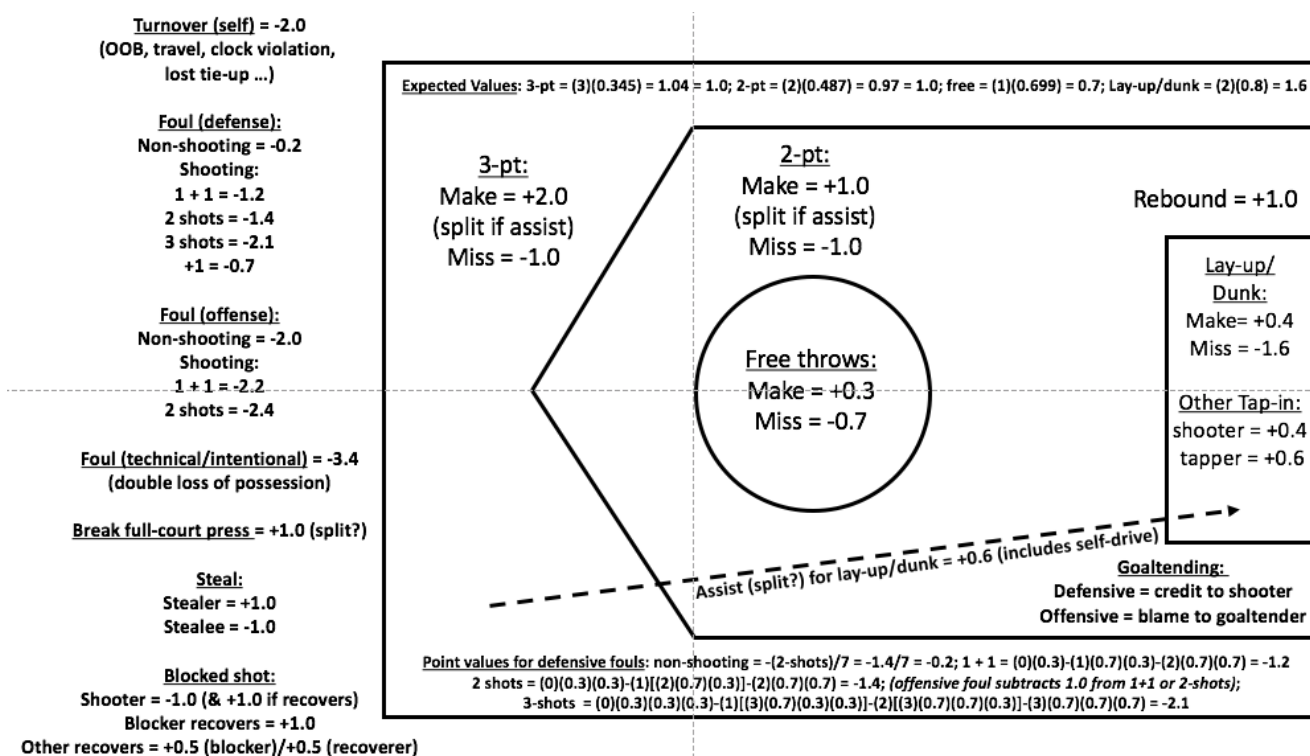

SITUATIONAL UNDERLYING VALUE (SUV) STATISTIC FOR NCAA MEN'S COLLEGE BASKETBALL – PROOF OF PRINCIPLE

Raymond HV Gallucci, PhD, PE; gallucci@localnet.com; r_gallucci@verizon.net

In Reference 1, the SUV concept from baseball was extended to professional football, i.e., the National Football League (NFL), and finally to NCAA Men's Basketball. Extrapolating from the Situational Underlying Value (SUV) concept developed for baseball and football, a similar SUV statistic for basketball was developed based on the concept of worth, in points, of a possession where there is an attempted score. From the 2015-16 NCAA Men's Basketball season, shooting percentages for all 351 teams were converted into SUV statistics summarized pictorially by the figure below.

The bases for the various point assignments are discussed in detail in Reference 1, and are not repeated here. Similarly, two example games are analyzed there for both teams. As with the "Proof of Principle" for baseball and football, the goal here is to track the performance of an individual team. However, rather than select a substantial portion of an entire season (typically around 30 games, excluding any post-season participation), here the five-game run of the Loyola of Chicago Ramblers through the 2018 NCAA Division I Men's Basketball Tournament is tracked, as it represents a complete microcosm for which the SUV results can be compared to the traditional overall statistics. Over those five games, Loyola won four to reach the Final Four as a Number 11 seed, defeating the following: (1) Miami of Florida 64-62 on March 15, 2018; (2) Tennessee 63-62 on March 17, 2018; (3) Nevada 69-68 on March 22, 2018; and (4) Kansas State 78-62 on March 24, 2018. Their run ended on March 31, 2018, with a loss to Michigan, 69-57. The play-by-play for Loyola for each of these games is reproduced here to show the assignment of the SUV statistics to the individual players, based on Reference 4, "NCAA Division 1 Men's Basketball