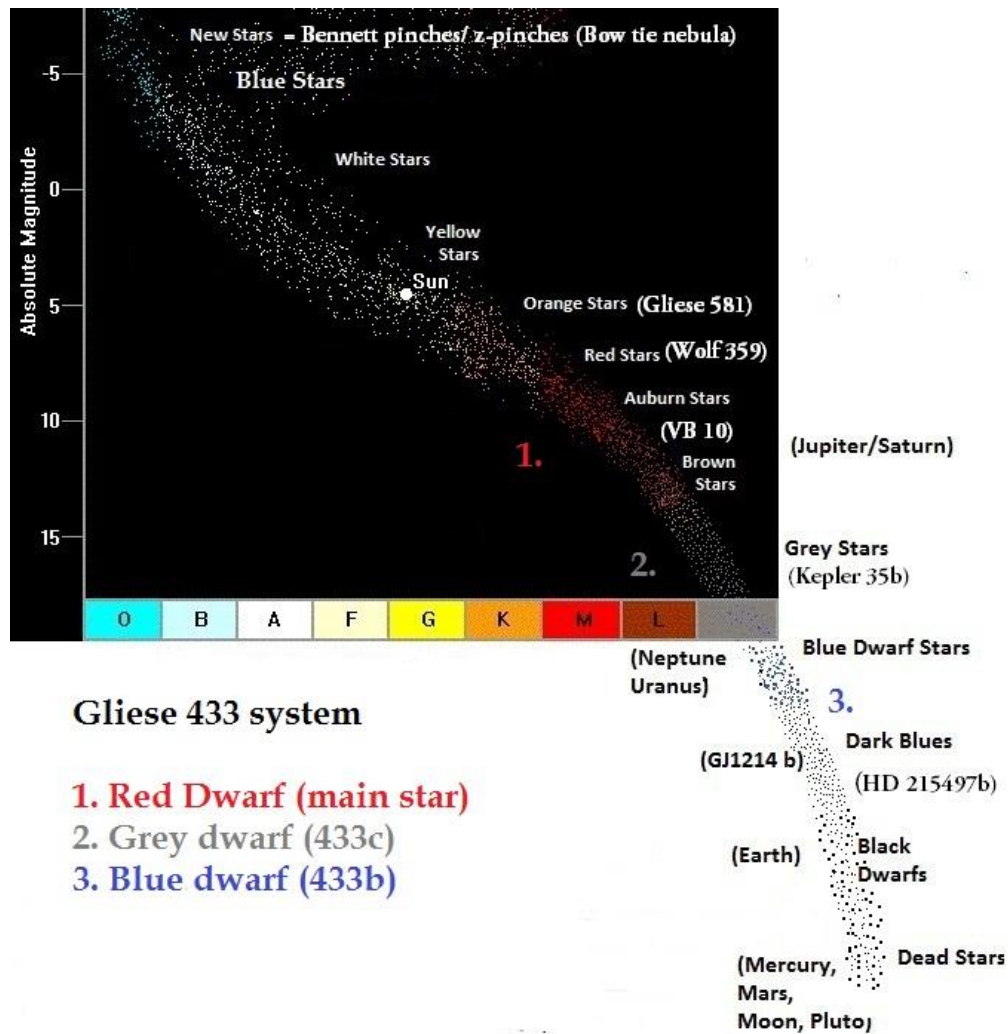

Stellar Metamorphosis: Gliese 433

Jeffrey J Wolynski
Jeffrey.wolynski@yahoo.com
October 2, 2013
Cocoa, FL 32922

Abstract: The Gliese 433 system contains 3 stars in different stages of metamorphosis, a red dwarf, a grey dwarf and a blue dwarf/water world.

The discovery of the water world has not been published yet, so the author took it upon himself to let people know what is going on. They discovered a star completely covered in water oceans.